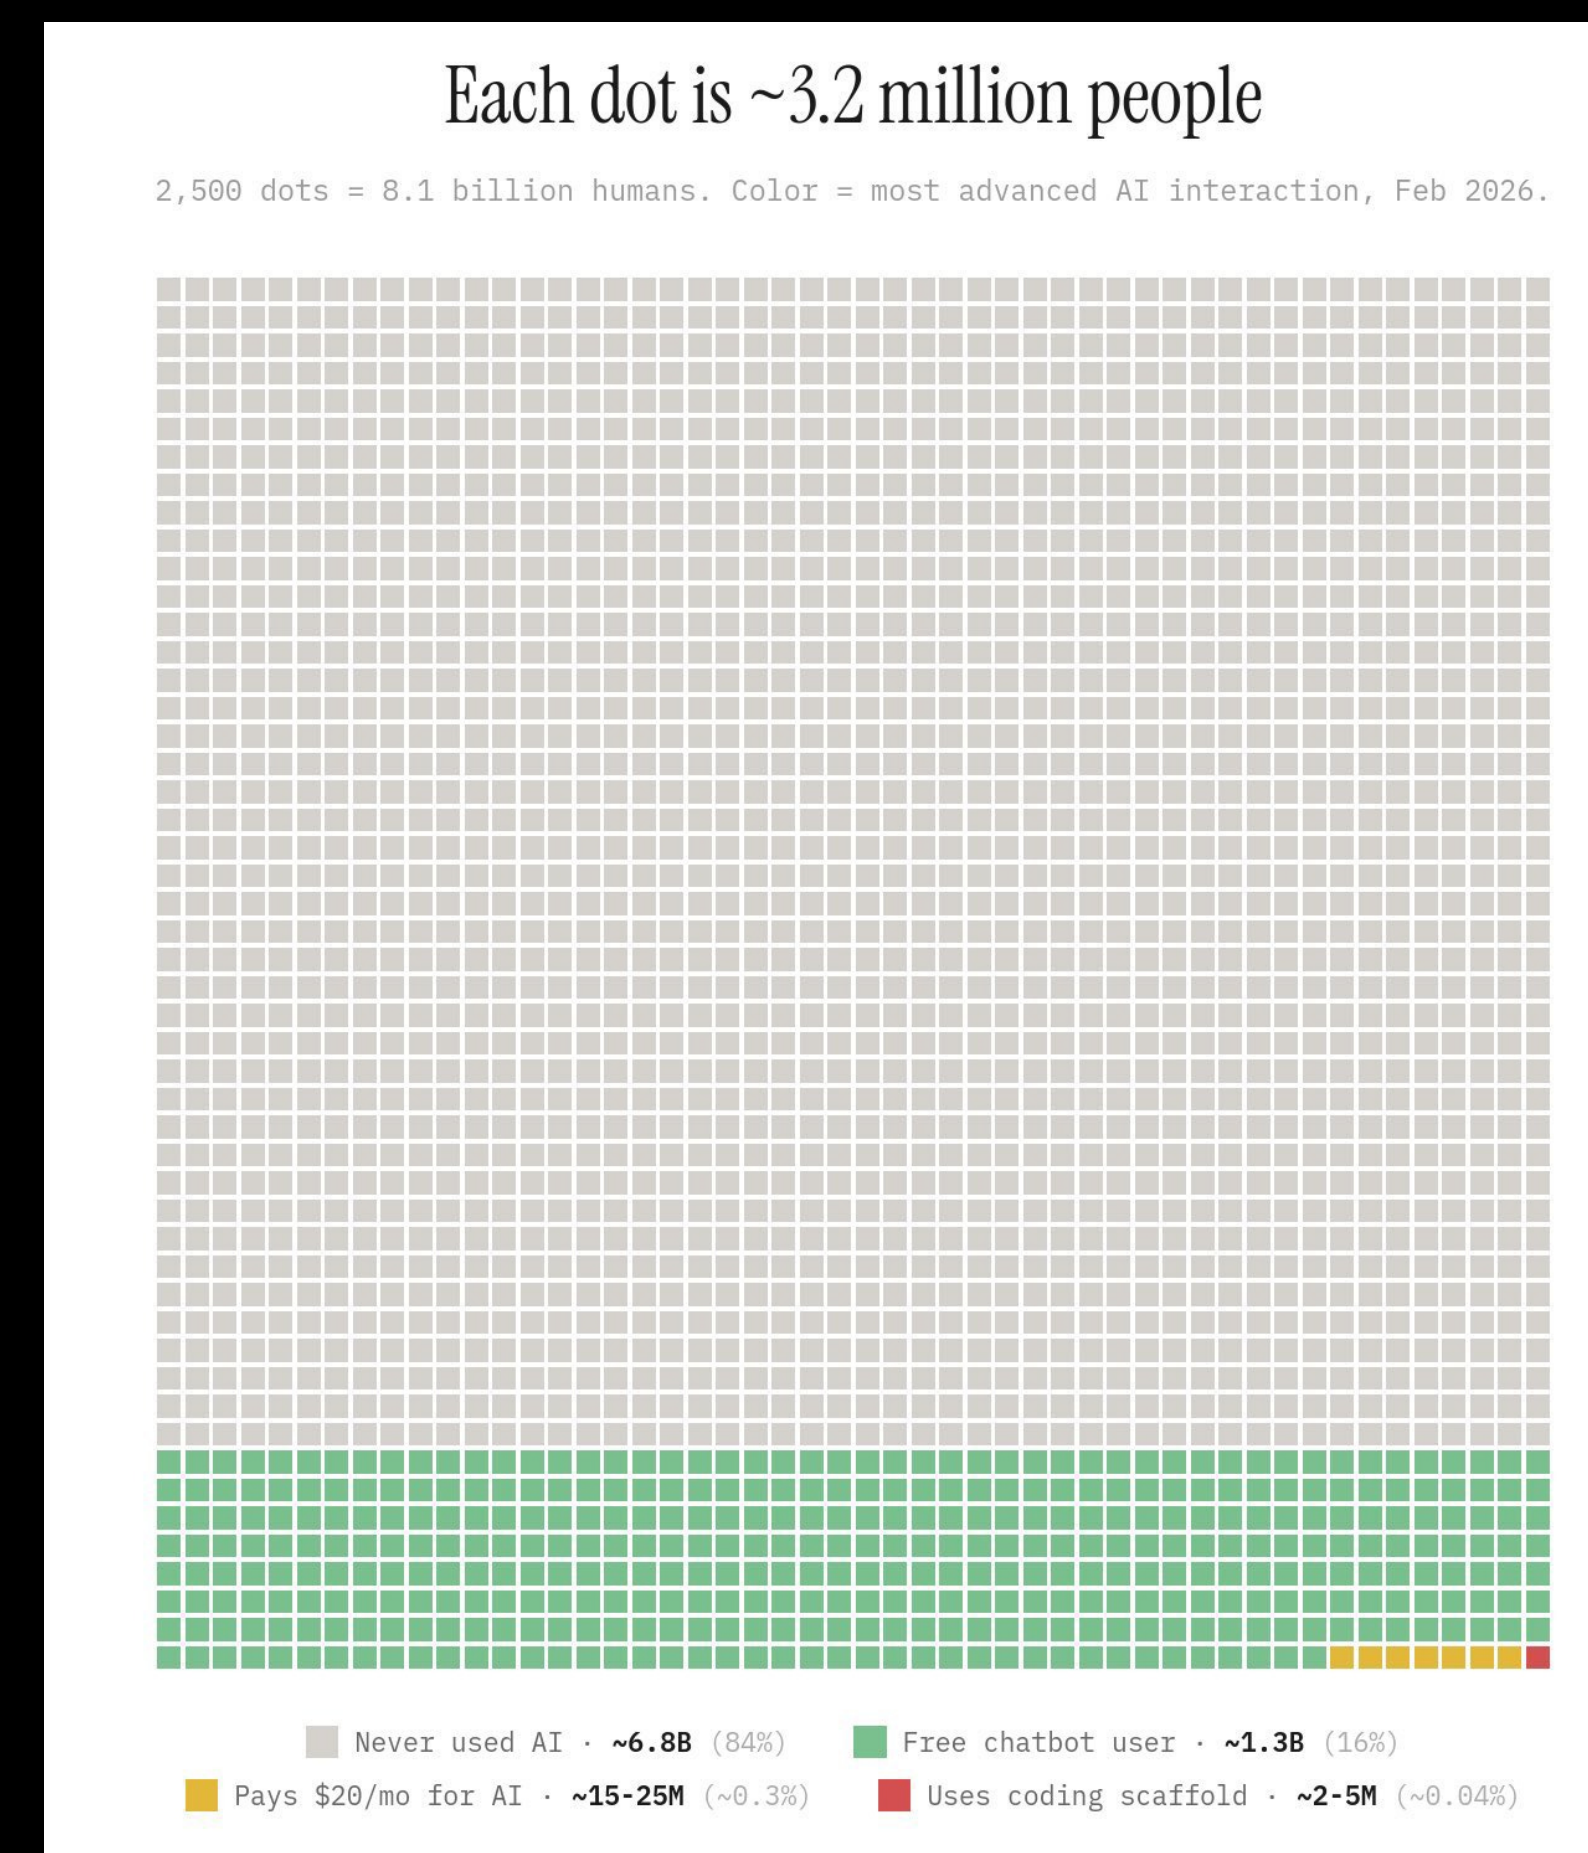

Adaptionrate

- 84% - 6,8 Milliarden (Grau) haben noch nie direkt mit KI interagiert oder einen Prompt geschrieben
- 16% - 1,3 Milliarden (Grün) nutzen kostenlose KI-Chatbots wie ChatGPT
- 0,3% - 15-35 Millionen zahlen für KI-Dienste
- 0,04% - 2-5 Millionen nutzen spezialisierte KI-Systeme wie Coding-Tools